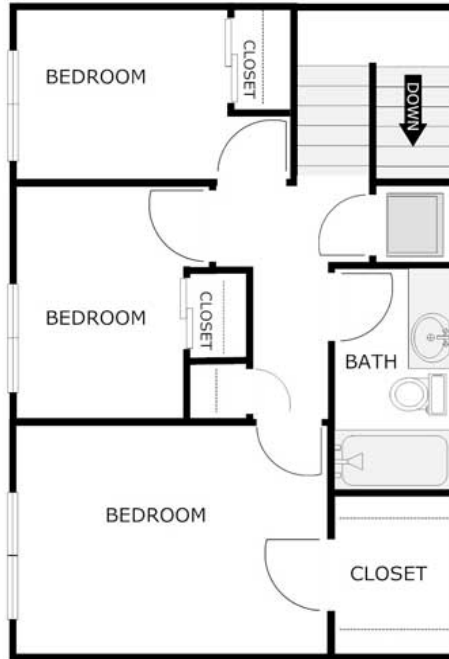

Parkway Townhomes

PRE/MIER Real Estate Management LLC

507 645 0634

3 Bedroom 1.5 Bath Apartment

FIRST FLOOR

SECOND FLOOR

1,132 Sq. Ft.

RENT